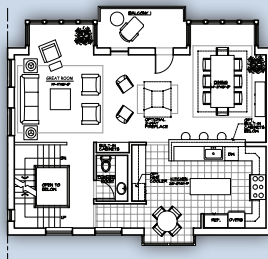

FIRST FLOOR  
1053 SF.  
97.83 M<sup>2</sup>

SECOND FLOOR  
1190 SF.  
106.84 M<sup>2</sup>

THIRD FLOOR  
1150 SF.  
106.64 M<sup>2</sup>

FOURTH FLOOR I  
1011 SF.  
93.92 M<sup>2</sup>

PENTHOUSE/TERRACE  
171 SF.  
15.89 M<sup>2</sup>

**4 Bedroom / 3.5 Bath**  
**4,535 sf**