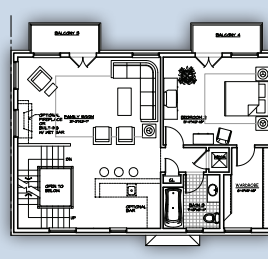

FIRST FLOOR  
1053 SF.  
97.83 M<sup>2</sup>

SECOND FLOOR  
1190 SF.  
106.84 M<sup>2</sup>

THIRD FLOOR  
1150 SF.  
106.64 M<sup>2</sup>

FOURTH FLOOR I  
1011 SF.  
93.92 M<sup>2</sup>

PENTHOUSE/TERRACE  
171 SF.  
15.89 M<sup>2</sup>

**4 Bedroom / 3.5 Bath**  
**4,535 sf**