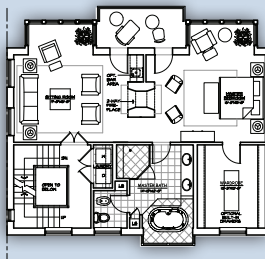

FIRST FLOOR  
1053 SF.  
97.83 M<sup>2</sup>

SECOND FLOOR  
1190 SF.  
106.84 M<sup>2</sup>

THIRD FLOOR  
1150 SF.  
106.64 M<sup>2</sup>

FOURTH FLOOR I  
1011 SF.  
93.92 M<sup>2</sup>

PENTHOUSE/TERRACE  
171 SF.  
15.89 M<sup>2</sup>

**4 Bedroom / 3.5 Bath**  
**4,535 sf**